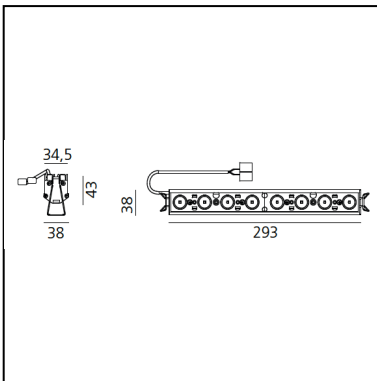

Sharp - 8 optic unit - 22W - 36° 2700K Trimless

Carlotta de Bevilacqua

DESCRIPTION

High-efficiency patented optical system that combines polynomial perspective to an element that shields geometrically the angle of vision of the beam. High uniformity of illumination and full emission control. Complete absence of possible light flaws as stains and multi-shadows. Recessed depth 60 mm. Suitable for a ceiling of 1 to 25 mm. Available in trim versions, trimless and SMD.

IP20

LUMINAIRE

- Watt: **22W**
- Delivered lumens output: **1412lm**
- CCT: **2700K**
- Efficiency: **71%**
- Efficacy: **64.18lm/W**
- CRI: **90**

Notes

Driver 900mA SELV and louvres supplied separately. (Required for installation)

PRODUCT CODE: AF64800

FEATURES

- Article Code: **AF64800**
- Installation: **Recessed**
- Series: **Architectural Indoor**
- Environment: **Indoor**
- design by: **Carlotta de Bevilacqua**

DIMENSIONS

- Length: **cm 29.3**
- Width: **cm 4.3**
- Height: **cm 3.8**

SOURCES INCLUDED

- Category: **Led**
- Number: **1**
- Watt: **22W**
- Color Tolerance: **MacAdam 2SDCM**
- Service Life: **L90 (17K) 103000h**