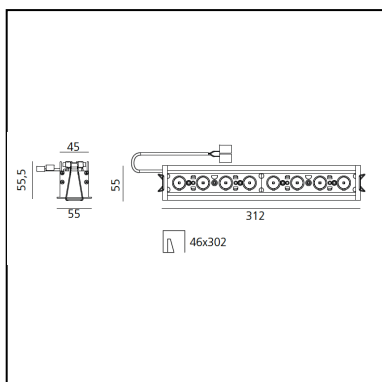

Sharp - 8 optic unit - 22W - 52° 4000K Trim Silver

Carlotta de Bevilacqua

IP20

LUMINAIRE

- Watt: **22W**
- Delivered lumens output: **1667lm**
- CCT: **4000K**
- Efficiency: **73%**
- Efficacy: **75.79lm/W**
- CRI: **90**

Notes

Driver 900mA SELV and louvres supplied separately. (Required for installation)

DESCRIPTION

High-efficiency patented optical system that combines polynomial perspective to an element that shields geometrically the angle of vision of the beam. High uniformity of illumination and full emission control. Complete absence of possible light flaws as stains and multi-shadows. Recessed depth 60 mm. Suitable for a ceiling of 1 to 25 mm. Available in trim versions, trimless and SMD.

PRODUCT CODE: AF15505

FEATURES

- Article Code: **AF15505**
- Colour: **Silver**
- Installation: **Recessed**
- Series: **Architectural Indoor**
- Environment: **Indoor**
- design by: **Carlotta de Bevilacqua**

DIMENSIONS

- Length: **cm 31.2**
- Width: **cm 5.5**
- Height: **cm 5.5**

SOURCES INCLUDED

- Category: **Led**
- Number: **1**
- Watt: **22W**
- Color Tolerance: **MacAdam 2SDCM**
- Service Life: **L90 (17K) 103000h**