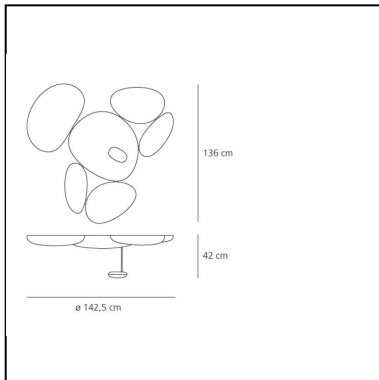

## LUMINAIRE

- Watt: **29W**
- Delivered lumens output: **1554lm**
- CCT: **2700K**
- Efficiency: **58%**
- Efficacy: **53.59lm/W**
- CRI: **90**
- Dimmable Typology: **Push**

## Notes

Available in two versions: the first, in which the indirect light comes from a lighting unit integrated into the lamp, the second, in which the indirect light comes from a wall projector that is separate from the lamp. Skydro is a sectional unit that enables numerous elements to be added. To assemble the multiple units it needs - in addition to the basic units (with or without light source) - an assembly kit (template) and cable kits for the electrical connection.

## FEATURES

- Article Code: **1245W10A**
- Colour: **Polished chrome**
- Installation: **Ceiling**
- Material: **Aluminium, steel, ABS**
- Series: **Design Collection**
- Environment: **Indoor**
- Emission: **Indirect**
- design by: **Ross Lovegrove**

## DIMENSIONS

- Height: **cm 136**
- Diameter: **cm 142**
- Depth: **cm 42**
- Glow Wire Test: **960°C**