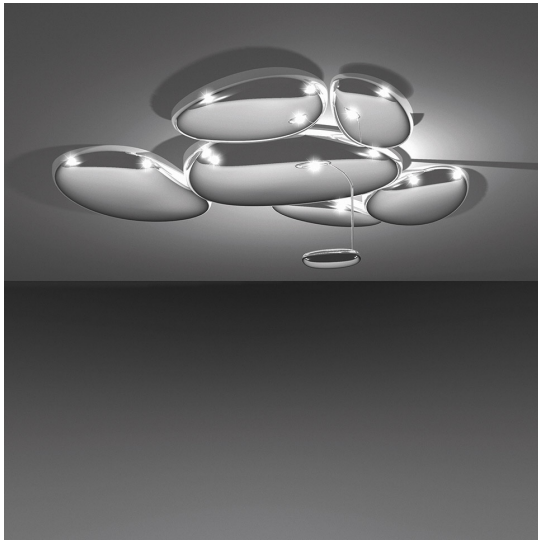

# Skydro Ceiling Led 2700K

Ross Lovegrove

IP20   Dimmerable:  

## Notes

Available in two versions: the first, in which the indirect light comes from a lighting unit integrated into the lamp, the second, in which the indirect light comes from a wall projector that is separate from the lamp. Skydro is a sectional unit that enables numerous elements to be added. To assemble the multiple units it needs - in addition to the basic units (with or without light source) - an assembly kit (template) and cable kits for the electrical connection.

## DESCRIPTION

Ceiling lamp, a further development of the Hydro series. A series of pebbles forms a bright sky reflecting the light that bounces on its biomorphic surfaces.

**PRODUCT CODE: 1245W10A**

## FEATURES

- Article Code: **1245W10A**
- Colour: **Polished chrome**
- Installation: **Ceiling**
- Material: **Aluminium, steel, ABS**
- Series: **Design Collection**
- Environment: **Indoor**
- Emission: **Indirect**
- design by: **Ross Lovegrove**