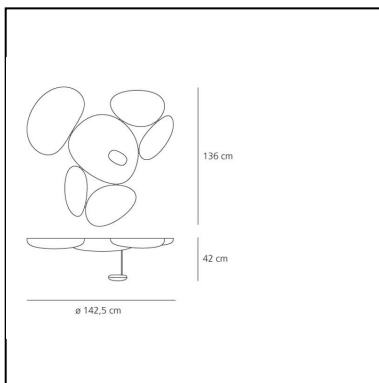

Skydro Ceiling Led 3000K

Ross Lovegrove

IP20    Dimmerable: 

LUMINAIRE

- Watt: **29W**
- Delivered lumens output: **1662lm**
- CCT: **3000K**
- Efficiency: **58%**
- Efficacy: **57.31lm/W**
- CRI: **90**
- Dimmable Typology: **Push**

Notes

Available in two versions: the first, in which the indirect light comes from a lighting unit integrated into the lamp, the second, in which the indirect light comes from a wall projector that is separate from the lamp. Skydro is a sectional unit that enables numerous elements to be added. To assemble the multiple units it needs - in addition to the basic units (with or without light source) - an assembly kit (template) and cable kits for the electrical connection.

DIMENSIONS

- Height: **cm 136**
- Diameter: **cm 142**
- Depth: **cm 42**
- Glow Wire Test: **960°C**

SOURCES INCLUDED

- Category: **Led**
- Number: **1**
- Watt: **29W**
- Delivered lumens output: **4230lm**
- Color temperature (K): **3000K**
- CRI: **90**
- Color Tolerance: **MacAdam 2SDCM**