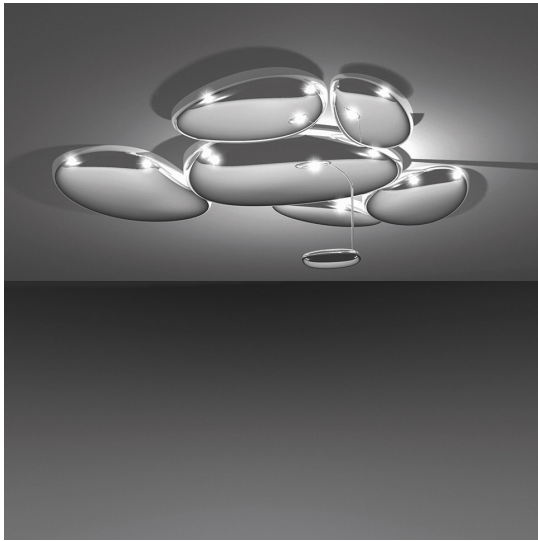

Skydro Ceiling Led 3000K

Ross Lovegrove

IP20    Dimmerable: 

LUMINAIRE

- Watt: **29W**
- Delivered lumens output: **1662lm**
- CCT: **3000K**
- Efficiency: **58%**
- Efficacy: **57.31lm/W**
- CRI: **90**
- Dimmable Typology: **Push**

Notes

Available in two versions: the first, in which the indirect light comes from a lighting unit integrated into the lamp, the second, in which the indirect light comes from a wall projector that is separate from the lamp. Skydro is a sectional unit that enables numerous elements to be added. To assemble the multiple units it needs - in addition to the basic units (with or without light source) - an assembly kit (template) and cable kits for the electrical connection.

DESCRIPTION

Ceiling lamp, a further development of the Hydro series. A series of pebbles forms a bright sky reflecting the light that bounces on its biomorphic surfaces.

PRODUCT CODE: 1245110A

FEATURES

- Article Code: **1245110A**
- Colour: **Polished chrome**
- Installation: **Ceiling**
- Material: **Aluminium, steel, ABS**
- Series: **Design Collection**
- Environment: **Indoor**
- Emission: **Indirect**
- design by: **Ross Lovegrove**

DIMENSIONS

- Height: **cm 136**
- Diameter: **cm 142**
- Depth: **cm 42**
- Glow Wire Test: **960°C**

SOURCES INCLUDED

- Category: **Led**
- Number: **1**
- Watt: **29W**
- Delivered lumens output: **4230lm**
- Color temperature (K): **3000K**
- CRI: **90**
- Color Tolerance: **MacAdam 2SDCM**