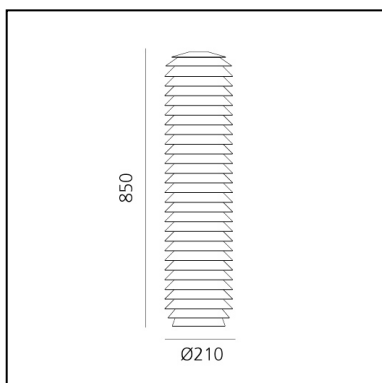

Slicing - Bollard

BIG - Bjarke Ingels Group

IP65 

LUMINAIRE

- Watt: **20W**

DESCRIPTION

* The product is not yet available.

PRODUCT CODE: NEW

DIMENSIONS

- Height: **cm 85**
- Diameter: **cm 21**