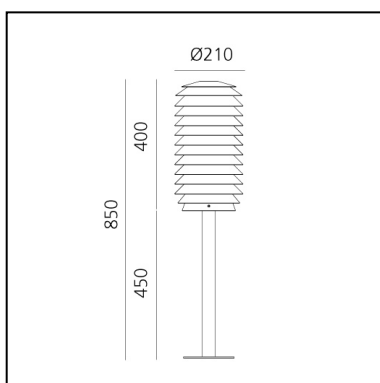

Slicing - Stem

BIG - Bjarke Ingels Group

IP65

LUMINAIRE

- Watt: **20W**

DESCRIPTION

* The product is not yet available.

PRODUCT CODE: NEW

FEATURES

- Article Code: - - -
- Colour: **Aluminium**
- Installation: **FloorPole**
- Material: **Aluminum**
- Series: **2021 Artemide Collection, Architectural Outdoor**
- design by: **BIG - Bjarke Ingels Group**

DIMENSIONS

- Height: **cm 85**
- Diameter: **cm 21**