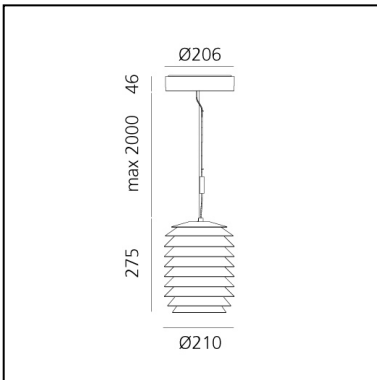

Slicing - Suspension 21

BIG - Bjarke Ingels Group

IP65

LUMINAIRE

- Watt: **14W**

DESCRIPTION

* The product is not yet available.

PRODUCT CODE: NEW

FEATURES

- Article Code: - - -
- Colour: **Aluminium**
- Installation: **Suspension**
- Material: **Aluminum**
- Series: **2021 Artemide Collection, Architectural Outdoor**
- design by: **BIG - Bjarke Ingels Group**

DIMENSIONS

- Height: **cm 27.5**
- Diameter: **cm 21**
- Max Height from ceiling: **cm 200**