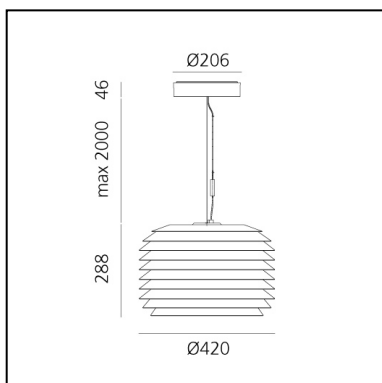

Slicing - Suspension 42

BIG - Bjarke Ingels Group

IP65

LUMINAIRE

- Watt: **28W**

DESCRIPTION

* The product is not yet available.

PRODUCT CODE: NEW

FEATURES

- Article Code: - - -
- Colour: **Aluminium**
- Installation: **Suspension**
- Material: **Aluminum**
- Series: **2021 Artemide Collection, Architectural Outdoor**
- design by: **BIG - Bjarke Ingels Group**

DIMENSIONS

- Height: **cm 28.8**
- Diameter: **cm 42**
- Max Height from ceiling: **cm 200**