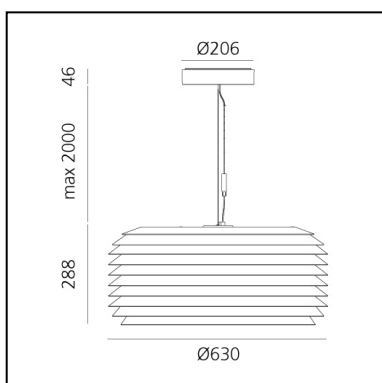

Slicing - Suspension 63

BIG - Bjarke Ingels Group

IP65

LUMINAIRE

- Watt: **28W**

DESCRIPTION

* The product is not yet available.

PRODUCT CODE: NEW

FEATURES

- Article Code: - - -
- Colour: **Aluminium**
- Installation: **Suspension**
- Material: **Aluminum**
- Series: **2021 Artemide Collection, Architectural Outdoor**
- design by: **BIG - Bjarke Ingels Group**

DIMENSIONS

- Height: **cm 28.8**
- Diameter: **cm 63**
- Max Height from ceiling: **cm 200**