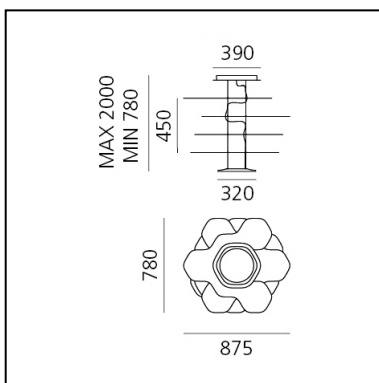

Space Cloud

Ross Lovegrove

IP20  Dimmerable: 

LUMINAIRE

- Watt: **43W**
- Delivered lumens output: **1444lm**
- CCT: **3000K**
- Efficiency: **36%**
- Efficacy: **33.57lm/W**
- CRI: **90**
- Dimmable Typology: **Push**

DESCRIPTION

Suspension lamp "SPACE CLOUD" is a highly modular suspension lighting system with a great potential for creating large density installations. It can be configured in vertical or horizontal layers as light capturing surfaces that allow light to both reflect and be absorbed through each sheets spatially designed hexagonal hole matrix. Its lightweight and made from 100% aluminium that has been anodized so that the colour/surface treatment is an integral part of its physicality as in Space technology. Its concept has been inspired by NASA's photos from space of the Earth and the incredible quality of light one perceives as the colour of the Earth itself influences with warmth and crystal clarity of the sun's rays.

PRODUCT CODE: SCENARIOS

FEATURES

- Article Code: **1728010A**
- Colour: **Aluminium**
- Installation: **Suspension**
- Material: **Aluminium**
- Series: **Scenarios**
- design by: **Ross Lovegrove**

DIMENSIONS

- Base Diameter: **cm 31.4**
- Max Height from ceiling: **cm 200**

SOURCES INCLUDED

- Category: **Led**
- Number: **1**
- Watt: **39W**
- Delivered lumens output: **4230lm**
- Color temperature (K): **3000K**
- CRI: **90**
- Color Tolerance: **MacAdam 2SDCM**