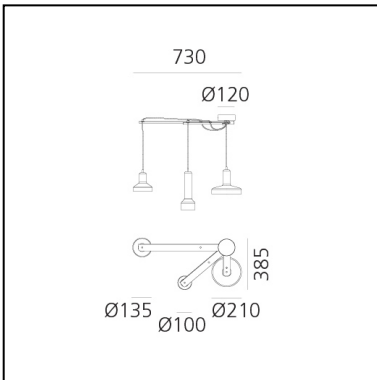

Stabligh - 3 colors

Arik Levy

IP20  

LUMINAIRE

- Watt: **3x6,8W**
- Delivered lumens output: **1019lm**
- Efficiency: **97%**
- Efficacy: **68.45lm/W**

DESCRIPTION

The Stab light are produced with very traditional bohemian handblowing technology. Its handblowing to wooden moulds. The moulds are produced by hand as well, from hard and wet wood. The glass masters are using glass blowing pipe as basic instrument, gathering several layers of glass in various colors and by mouth blowing and shaping with hand tools prepares shape which is very close to the moulds shape. In final stage the glass masters puts the pre-shaped hot glass into the mould and finish the piece to the final shape, which is given by exact form of the mould. After the "hotshop" production phase the vases are finished on cutting shop, where additional parts are cutted out and surface is polished to high gloss. This production process stays on extraordinary skills of glass masters, who are passing their experience from generation to generation.

PRODUCT CODE: DAL0027L90

FEATURES

- Article Code: **DAL0027L90**
- Colour: **Brown, green amber, aquamarine**
- Installation: **Suspension**
- Material: **blown glass, metal**
- Series: **Design Collection**
- Environment: **Indoor**
- design by: **Arik Levy**

DIMENSIONS

- Base Diameter: **cm 12**
- Max Extension Length: **cm 73**

SOURCES NOT INCLUDED

- Category: **LED RETROFIT**
- Number: **3**
- Watt: **6,8W**
- Socket: **GU10**
- Beam: **36°**