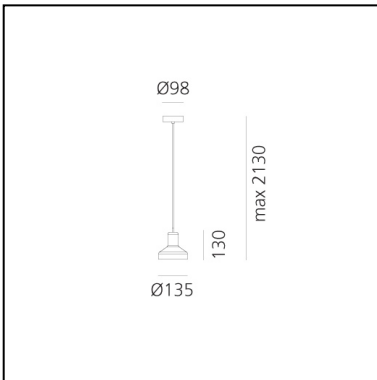

## LUMINAIRE

- Watt: **6,8W**
- Delivered lumens output: **340lm**
- Efficiency: **97%**
- Efficacy: **68.45lm/W**

## DIMENSIONS

- Height: **cm 13**
- Diameter: **cm 13.5**
- Base Diameter: **cm 9.8**
- Max Extension Height: **cm 200**

## SOURCES NOT INCLUDED

- Category: **LED RETROFIT**
- Number: **1**
- Watt: **6,8W**
- Socket: **GU10**
- Beam: **36°**