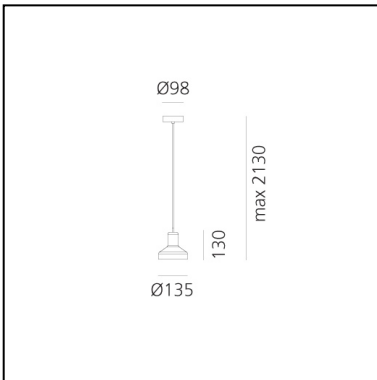

Stabligh "A" - Green amber

Arik Levy

IP20  

LUMINAIRE

- Watt: **6,8W**
- Delivered lumens output: **340lm**
- Efficiency: **97%**
- Efficacy: **68.45lm/W**

DESCRIPTION

The Stab light are produced with very traditional bohemian handblowing technology. Its handblowing to wooden moulds. The moulds are produced by hand as well, from hard and wet wood. The glass masters are using glass blowing pipe as basic instrument, gathering several layers of glass in various colors and by mouth blowing and shaping with hand tools prepares shape which is very close to the moulds shape. In final stage the glass masters puts the pre-shaped hot glass into the mould and finish the piece to the final shape, which is given by exact form of the mould. After the "hotshop" production phase the vases are finished on cutting shop, where additional parts are cutted out and surface is polished to high gloss. This production process stays on extraordinary skills of glass masters, who are passing their experience from generation to generation.

PRODUCT CODE: DAL0027M12

FEATURES

- Article Code: **DAL0027M12**
- Colour: **Green amber**
- Installation: **Suspension**
- Material: **blown glass, metal**
- Series: **Design Collection**
- Environment: **Indoor**
- design by: **Arik Levy**

DIMENSIONS

- Height: **cm 13**
- Diameter: **cm 13.5**
- Base Diameter: **cm 9.8**
- Max Extension Height: **cm 200**

SOURCES NOT INCLUDED

- Category: **LED RETROFIT**
- Number: **1**
- Watt: **6,8W**
- Socket: **GU10**
- Beam: **36°**