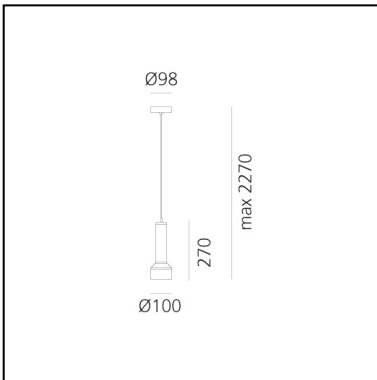

# Stabligh "B" - Brown

Arik Levy

IP20  

## LUMINAIRE

- Watt: **6,8W**
- Delivered lumens output: **340lm**
- Efficiency: **97%**
- Efficacy: **68.45lm/W**

## DIMENSIONS

- Height: **cm 27**
- Diameter: **cm 10**
- Base Diameter: **cm 9.8**
- Max Extension Height: **cm 200**

## SOURCES NOT INCLUDED

- Category: **LED RETROFIT**
- Number: **1**
- Watt: **6,8W**
- Socket: **GU10**
- Beam: **36°**