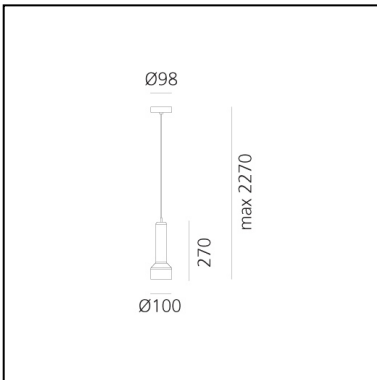

# Stabligh "B" - Green amber

Arik Levy

IP20  

## LUMINAIRE

- Watt: **6,8W**
- Delivered lumens output: **340lm**
- Efficiency: **97%**
- Efficacy: **68.45lm/W**

## DIMENSIONS

- Height: **cm 27**
- Diameter: **cm 10**
- Base Diameter: **cm 9.8**
- Max Extension Height: **cm 200**

## SOURCES NOT INCLUDED

- Category: **LED RETROFIT**
- Number: **1**
- Watt: **6,8W**
- Socket: **GU10**
- Beam: **36°**