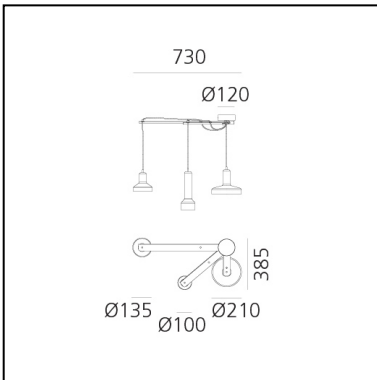

## LUMINAIRE

- Watt: **3x6,8W**
- Delivered lumens output: **1019lm**
- Efficiency: **97%**
- Efficacy: **68.45lm/W**

## FEATURES

- Article Code: **DAL0027L80**
- Colour: **Brown**
- Installation: **Suspension**
- Material: **blown glass, metal**
- Series: **Design Collection**
- Environment: **Indoor**
- design by: **Arik Levy**

## DIMENSIONS

- Base Diameter: **cm 12**
- Max Extension Length: **cm 73**

## SOURCES NOT INCLUDED

- Category: **LED RETROFIT**
- Number: **3**
- Watt: **6,8W**
- Socket: **GU10**
- Beam: **36°**