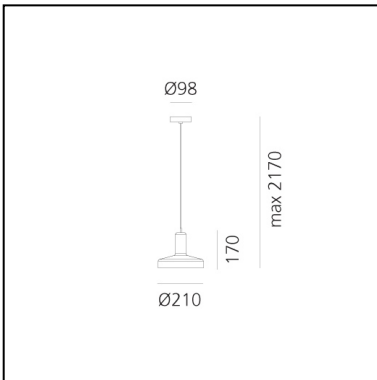

Stabligh "C" - Aquamarine

Arik Levy

IP20  

LUMINAIRE

- Watt: **6,8W**
- Delivered lumens output: **340lm**
- Efficiency: **97%**
- Efficacy: **68.45lm/W**

DESCRIPTION

The Stab light are produced with very traditional bohemian handblowing technology. Its handblowing to wooden moulds. The moulds are produced by hand as well, from hard and wet wood. The glass masters are using glass blowing pipe as basic instrument, gathering several layers of glass in various colors and by mouth blowing and shaping with hand tools prepares shape which is very close to the moulds shape. In final stage the glass masters puts the pre-shaped hot glass into the mould and finish the piece to the final shape, which is given by exact form of the mould. After the "hotshop" production phase the vases are finished on cutting shop, where additional parts are cutted out and surface is polished to high gloss. This production process stays on extraordinary skills of glass masters, who are passing their experience from generation to generation.

PRODUCT CODE: DAL0027014

FEATURES

- Article Code: **DAL0027014**
- Colour: **Aquamarine**
- Installation: **Suspension**
- Material: **blown glass, metal**
- Series: **Design Collection**
- Environment: **Indoor**
- design by: **Arik Levy**

DIMENSIONS

- Height: **cm 17**
- Diameter: **cm 21**
- Base Diameter: **cm 9.8**
- Max Extension Height: **cm 200**

SOURCES NOT INCLUDED

- Category: **LED RETROFIT**
- Number: **1**
- Watt: **6,8W**
- Socket: **GU10**
- Beam: **36°**