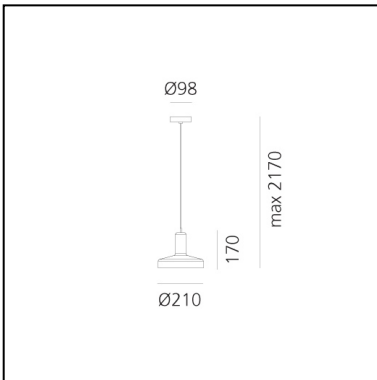

Stabligh "C" - Green amber

Arik Levy

IP20  

LUMINAIRE

- Watt: **6,8W**
- Delivered lumens output: **340lm**
- Efficiency: **97%**
- Efficacy: **68.45lm/W**

DESCRIPTION

The Stab light are produced with very traditional bohemian handblowing technology. Its handblowing to wooden moulds. The moulds are produced by hand as well, from hard and wet wood. The glass masters are using glass blowing pipe as basic instrument, gathering several layers of glass in various colors and by mouth blowing and shaping with hand tools prepares shape which is very close to the moulds shape. In final stage the glass masters puts the pre-shaped hot glass into the mould and finish the piece to the final shape, which is given by exact form of the mould. After the "hotshop" production phase the vases are finished on cutting shop, where additional parts are cutted out and surface is polished to high gloss. This production process stays on extraordinary skills of glass masters, who are passing their experience from generation to generation.

PRODUCT CODE: DAL0027012

FEATURES

- Article Code: **DAL0027012**
- Colour: **Green amber**
- Installation: **Suspension**
- Material: **blown glass, metal**
- Series: **Design Collection**
- Environment: **Indoor**
- design by: **Arik Levy**

DIMENSIONS

- Height: **cm 17**
- Diameter: **cm 21**
- Base Diameter: **cm 9.8**
- Max Extension Height: **cm 200**

SOURCES NOT INCLUDED

- Category: **LED RETROFIT**
- Number: **1**
- Watt: **6,8W**
- Socket: **GU10**
- Beam: **36°**