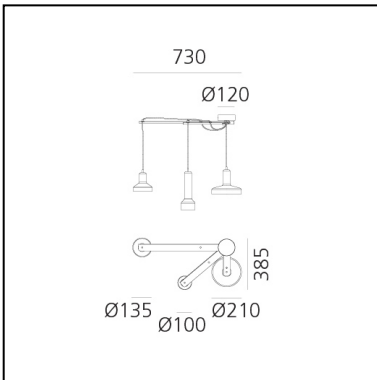

Stabligh - Green amber

Arik Levy

IP20  

LUMINAIRE

- Watt: **3x6,8W**
- Delivered lumens output: **1019lm**
- Efficiency: **97%**
- Efficacy: **68.45lm/W**

DESCRIPTION

The Stab light are produced with very traditional bohemian handblowing technology. Its handblowing to wooden moulds. The moulds are produced by hand as well, from hard and wet wood. The glass masters are using glass blowing pipe as basic instrument, gathering several layers of glass in various colors and by mouth blowing and shaping with hand tools prepares shape which is very close to the moulds shape. In final stage the glass masters puts the pre-shaped hot glass into the mould and finish the piece to the final shape, which is given by exact form of the mould. After the "hotshop" production phase the vases are finished on cutting shop, where additional parts are cutted out and surface is polished to high gloss. This production process stays on extraordinary skills of glass masters, who are passing their experience from generation to generation.

PRODUCT CODE: DAL0027L12

FEATURES

- Article Code: **DAL0027L12**
- Colour: **Green amber**
- Installation: **Suspension**
- Material: **blown glass, metal**
- Series: **Design Collection**
- Environment: **Indoor**
- design by: **Arik Levy**

DIMENSIONS

- Base Diameter: **cm 12**
- Max Extension Length: **cm 73**

SOURCES NOT INCLUDED

- Category: **LED RETROFIT**
- Number: **3**
- Watt: **6,8W**
- Socket: **GU10**
- Beam: **36°**