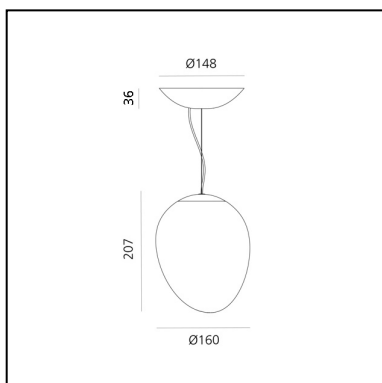

Stellar Nebula - 16

BIG - Bjarke Ingels Group

IP20    Dimmerable: 

LUMINAIRE

- Watt: **8W**
- Delivered lumens output: **600lm**
- CCT: **3000K**
- CRI: **90**
- Dimmable Typology: **Push**

DESCRIPTION

* The product is not yet available.

PRODUCT CODE: NEW

FEATURES

- Article Code: - - -
- Colour: **Iridescent**
- Installation: **Suspension**
- Series: **Design Collection, Novelties**
- design by: **BIG - Bjarke Ingels Group**

DIMENSIONS

- Diameter: **cm 16**
- Base Diameter: **cm 14.8**