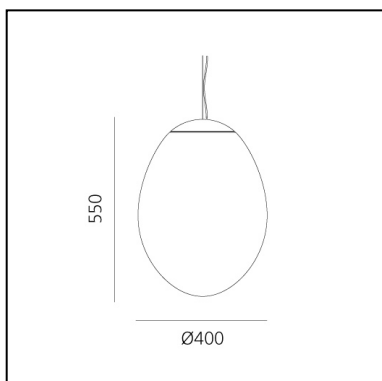

Stellar Nebula - L

BIG - Bjarke Ingels Group

LUMINAIRE

- Watt: **24W**

DESCRIPTION

* The product is not yet available.

PRODUCT CODE: NEW

FEATURES

- Article Code: - - -
- Colour: **Iridescent**
- Installation: **Suspension**
- Series: **Design Collection, 2021 Artemide Collection**
- design by: **BIG - Bjarke Ingels Group**

DIMENSIONS

- Height: **cm 55**
- Diameter: **cm 40**