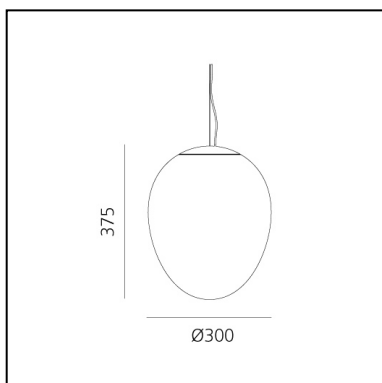

Stellar Nebula - M

BIG - Bjarke Ingels Group

LUMINAIRE

- Watt: **18W**

DESCRIPTION

* The product is not yet available.

PRODUCT CODE: NEW

FEATURES

- Article Code: - - -
- Colour: **Iridescent**
- Installation: **Suspension**
- Series: **Design Collection, 2021 Artemide Collection**
- design by: **BIG - Bjarke Ingels Group**

DIMENSIONS

- Height: **cm 37.5**
- Diameter: **cm 30**