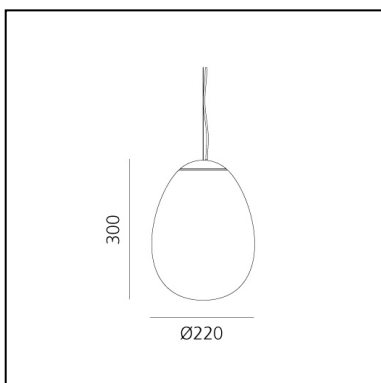

Stellar Nebula - S

BIG - Bjarke Ingels Group

LUMINAIRE

- Watt: **12W**

DESCRIPTION

* The product is not yet available.

PRODUCT CODE: NEW

FEATURES

- Article Code: - - -
- Colour: **Iridescent**
- Installation: **Suspension**
- Series: **Design Collection, 2021 Artemide Collection**
- design by: **BIG - Bjarke Ingels Group**

DIMENSIONS

- Height: **cm 30**
- Diameter: **cm 22**