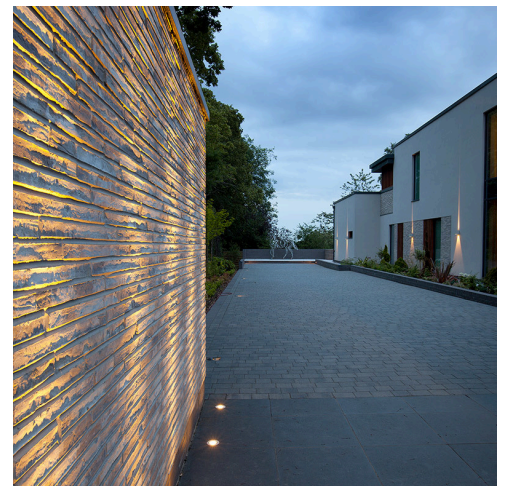

# Stonecroft

➤ Leeds, UK

➤ Year / 2018

Category / Outdoor

Author / Halliday Clark Architects

Effetto - Ernesto Gismondi

Ego - Studio Artemide

Artemide worked closely with founding partner, Adam Clark, of Halliday Clark Architects in Ilkley. Being used to Georgian and Victorian architecture, the clients placed great trust in their architect to design a new 'modern' home for their family.