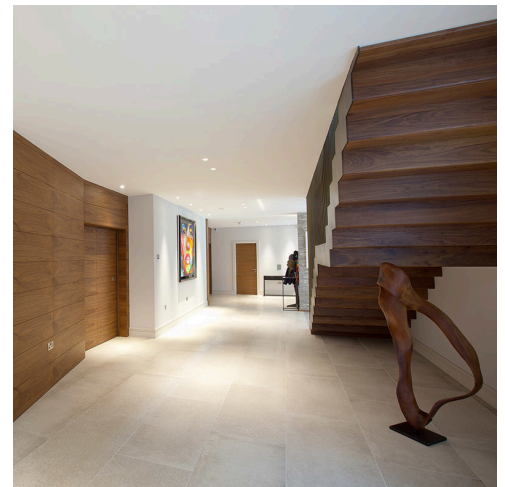

Everything 80 - Ernesto Gismondi