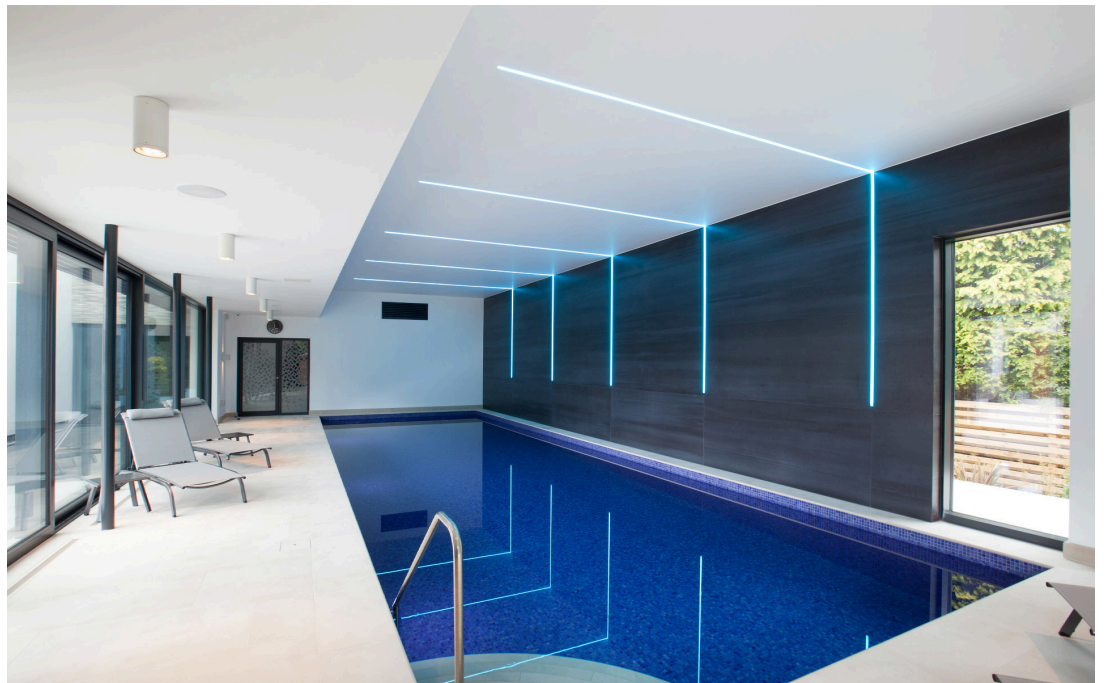

Talo - Neil Poulton

Tagora 80 - S./R. Cornelissen

Pirce - Giuseppe Maurizio Scutellà

Artemide lights the project both inside and out by applying sympathetic layers of light and highlighting particular architectural details to create a warm and inviting residence, not staged or clinically overdesigned - *a home to enjoy*.