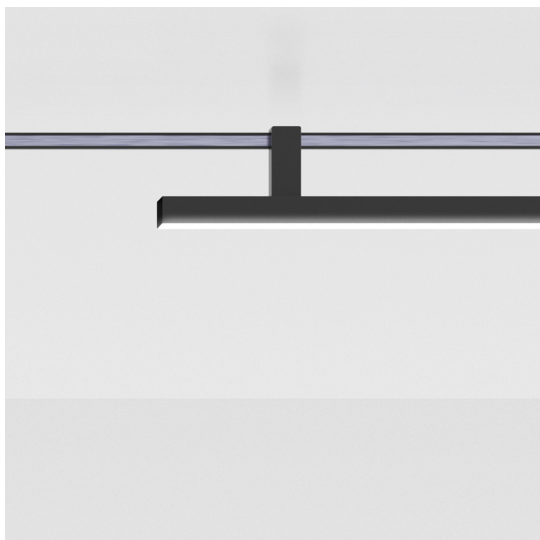

Sylt - Diffused Linear - 1200mm

Carlotta de Bevilacqua

IP20   Dimmerable:

LUMINAIRE

- Watt: **30W**
- Delivered lumens output: **2626lm**
- Dimmable Typology: **Dali**

DESCRIPTION

* The product is not yet available.

PRODUCT CODE: NEW

FEATURES

- Article Code: - - -
- Installation: **Suspension**
- Material: **Aluminum**
- Series: **Architectural Indoor, Novelties**
- design by: **Carlotta de Bevilacqua**

DIMENSIONS

- Length: **cm 118.7**
- Width: **cm 2.7**
- Height: **cm 2**