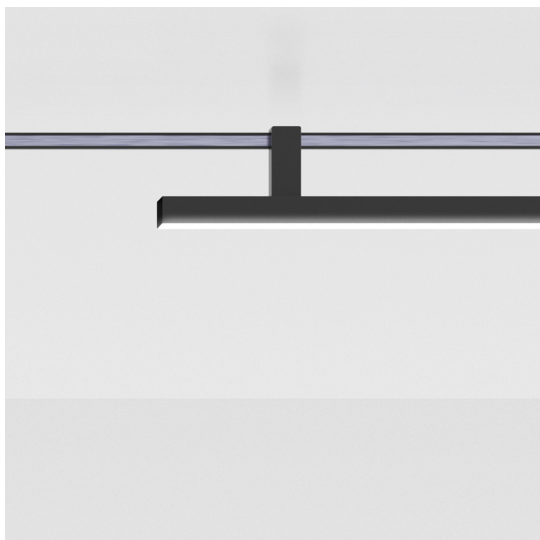

Sylt - Diffused Linear - 600mm

Carlotta de Bevilacqua

IP20   Dimmerable: 

LUMINAIRE

- Watt: **15W**
- Delivered lumens output: **1313lm**
- Dimmable Typology: **Dali**

DESCRIPTION

* The product is not yet available.

PRODUCT CODE: NEW

FEATURES

- Article Code: - - -
- Installation: **Suspension**
- Material: **Aluminum**
- Series: **Architectural Indoor, Novelties**
- design by: **Carlotta de Bevilacqua**

DIMENSIONS

- Length: **cm 59.9**
- Width: **cm 2.7**
- Height: **cm 2**