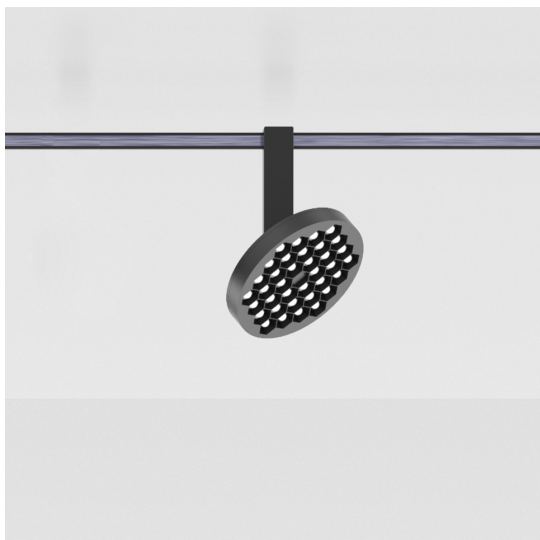

# Sylt - Helgoland 110

Carlotta de Bevilacqua

IP20   Dimmerable: 

## LUMINAIRE

- Watt: **10W**
- Dimmable Typology: **Dali**

## FEATURES

- Article Code: - - -
- Installation: **Projector**
- Material: **Aluminum**
- Series: **Architectural Indoor, Novelties**
- design by: **Carlotta de Bevilacqua**

## DIMENSIONS

- Height: **cm 12.3**
- Diameter: **cm 11**
- Inclination: **-90+90**