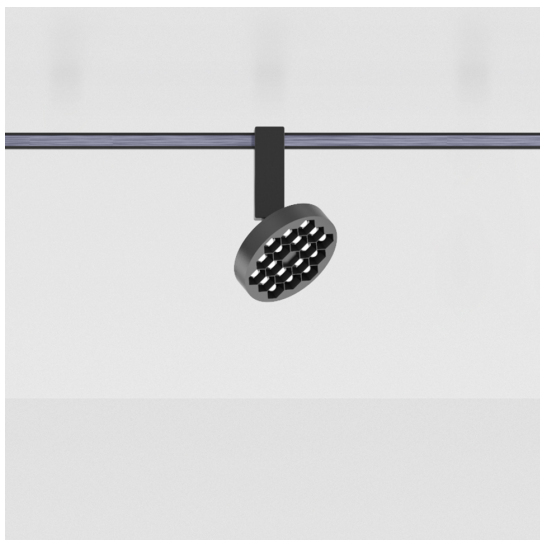

Sylt - Helgoland 80

Carlotta de Bevilacqua

IP20   Dimmerable: 

LUMINAIRE

- Watt: **6W**
- Dimmable Typology: **Dali**

DESCRIPTION

* The product is not yet available.

PRODUCT CODE: NEW

FEATURES

- Article Code: - - -
- Installation: **Projector**
- Material: **Aluminum**
- Series: **Architectural Indoor, Novelties**
- design by: **Carlotta de Bevilacqua**

DIMENSIONS

- Height: **cm 10.8**
- Diameter: **cm 8**
- Inclination: **-90+90**