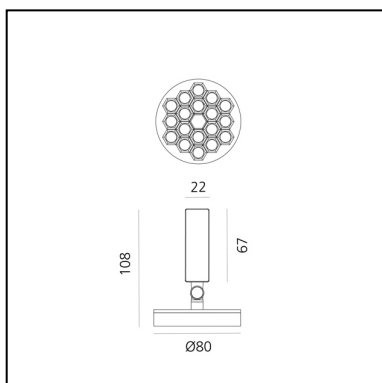

Sylt - Helgoland 80

Carlotta de Bevilacqua

IP20   Dimmerable: 

LUMINAIRE

- Watt: **6W**
- Dimmable Typology: **Dali**

DESCRIPTION

* The product is not yet available.

PRODUCT CODE: NEW

FEATURES

- Article Code: - - -
- Installation: **Projector**
- Material: **Aluminum**
- Series: **Architectural Indoor, Novelties**
- design by: **Carlotta de Bevilacqua**

DIMENSIONS

- Height: **cm 10.8**
- Diameter: **cm 8**
- Inclination: **-90+90**