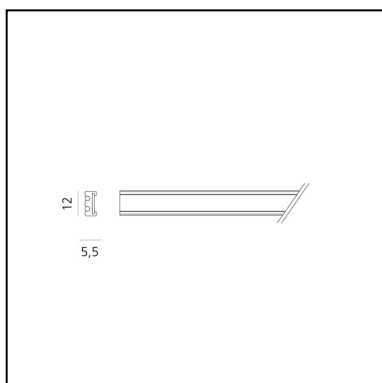

Sylt - Track Delivery

Carlotta de Bevilacqua

DESCRIPTION

* The product is not yet available.

IP20   Dimmerable: 

PRODUCT CODE: NEW

FEATURES

- Article Code: - - -
- Installation: **Track**
- Material: **Aluminum**
- Series: **Architectural Indoor, Novelties**
- design by: **Carlotta de Bevilacqua**

DIMENSIONS

- Width: **cm 5.5**
- Height: **cm 12**

LUMINAIRE

- Dimmable Typology: **Dali**