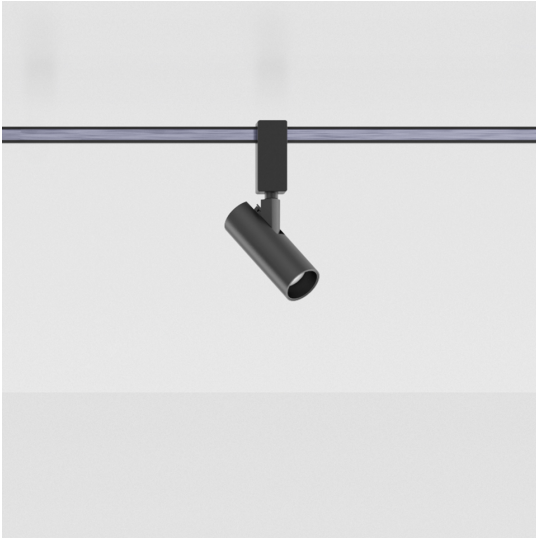

Sylt - Vector 30

Carlotta de Bevilacqua

IP20   Dimmerable: 

LUMINAIRE

- Watt: **7W**
- Delivered lumens output: **329lm**
- Dimmable Typology: **Dali**

DESCRIPTION

* The product is not yet available.

PRODUCT CODE: NEW

FEATURES

- Article Code: - - -
- Installation: **Projector**
- Material: **Aluminum**
- Series: **Architectural Indoor, Novelties**
- design by: **Carlotta de Bevilacqua**

DIMENSIONS

- Length: **cm 19.2**
- Height: **cm 9.5**
- Diameter: **cm 3**
- Inclination: **-90+90**
- Rotation: **360°**