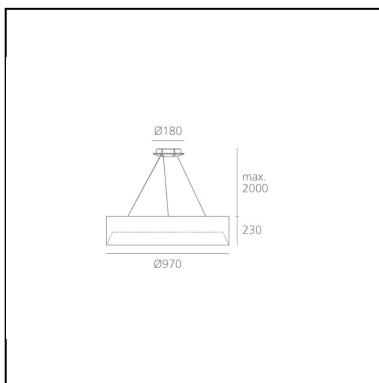

Tagora Suspension 970 - Direct + Indirect Emission - dimmable - Black/Green

S./R. Cornelissen

IP20  Dimmbar: 

LUMINAIRE

- Power Supply: **220/240Vac 50/60Hz electronic ballast included**
- Watt: **95W**
- Spannung (V): **220V-240V**
- Lichtstrom (lm): **7538lm**
- CCT: **3000K**
- Efficiency: **52%**
- Efficacy: **79.35lm/W**
- CRI: **80**
- Dimmable Typology: **Dali**

BESCHREIBUNG

Series of suspended luminaires available in 4 diameters (80 mm, 270 mm, 570 mm, 970 mm), using high-output LEDs, Retrofit LEDs. Aluminium body available in different two-coloured versions: beige/white, grey/white, black/orange, black/green and black/blue. Steel suspension cables allowing quick adjustment, 2 metre length. Tagora 80 and 270 offer a high-output spot light with aluminium optics. Tagora 270 uses a proprietary system based on a hybrid combined lens and reflector optic. This system helps to create defined narrow beams using high-powered LED modules of large dimensions. Tagora 570 and 970 come with a PMMA diffuser, offering a comfortable diffused light. LED versions use high-output sources. Integrated electronic power supply, dimmable or non-dimmable options, depending on the version. Compliant with standard EN60598-1 and other specific standards.

ARTIKELNUMMER: M250841

FUNKTIONEN

- Artikelnummer: **M250841**
- Farbe: **Schwarz/grün**
- Material: **Aluminium**
- Serie: **Architectural Indoor**
- design: **S./R. Cornelissen**

DIMENSION

- Höhe: **cm 23**
- Breite: **cm 97**
- Gewicht: **kg 21**
- Glühdrahttest: **960°**