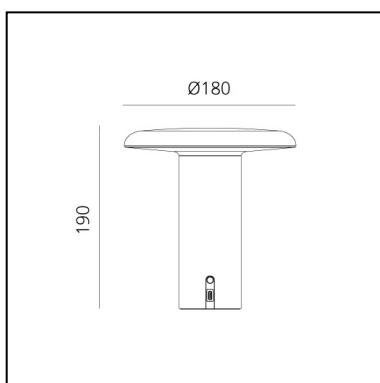

Takku - White

Foster + Partners

LUMINAIRE

- Watt: **2,5W**

DESCRIPTION

* The product is not yet available.

PRODUCT CODE: NEW

FEATURES

- Article Code: - - -
- Colour: **White**
- Installation: **Table**
- Series: **Design Collection, 2021 Artemide Collection**
- design by: **Foster + Partners**

DIMENSIONS

- Height: **cm 19**
- Diameter: **cm 18**