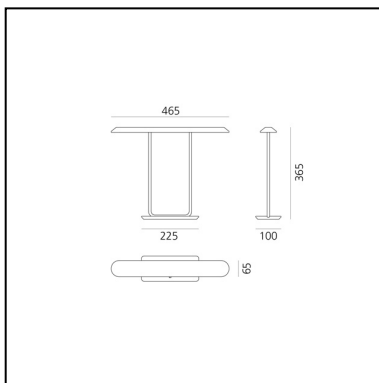

## LUMINAIRE

- Watt: **14W**
- Delivered lumens output: **524lm**
- CCT: **3000K**
- Efficiency: **52%**
- Efficacy: **37.39lm/W**
- CRI: **90**

## DIMENSIONS

- Length: **cm 46.5**
- Width: **cm 6.5**
- Height: **cm 36.5**
- Base Length: **cm 22.5**
- Base Width: **cm 10**

## SOURCES INCLUDED

- Category: **Led**
- Number: **1**
- Watt: **14W**
- Color temperature (K): **3000K**
- CRI: **80**