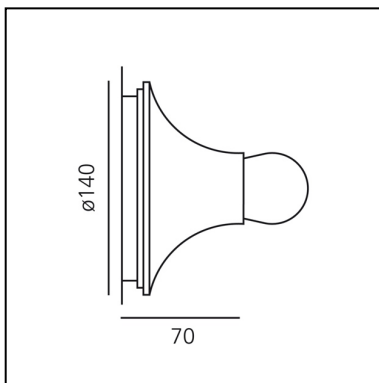

Teti Anthracite grey

Vico Magistretti

IP20    Dimmerable: 

LUMINAIRE

- Watt: **30W**
- Voltage: **220V-240V**

Notes

Packaged individually. It is possible to create multiple configurations.

PRODUCT CODE: A048150

FEATURES

- Article Code: **A048150**
- Colour: **Anthracite grey**
- Installation: **CeilingWall**
- Material: **Polycarbonate**
- Series: **Design Collection**
- Environment: **Indoor**
- Area contract: **Residential**
- Emission: **Direct**
- design by: **Vico Magistretti**

DIMENSIONS

- Width: **cm 7**
- Diameter: **cm 14**

NOT INCLUDED SOURCES

- Category: **HALO**
- Number: **1**
- Watt: **30W**
- Socket: **E27**
- Color temperature (K): **2800K**

ALTERNATIVE SOURCES

- Category: **LED RETROFIT**
- Number: **1**
- Watt: **6W**
- Delivered lumens output: **470lm**
- Socket: **E27**