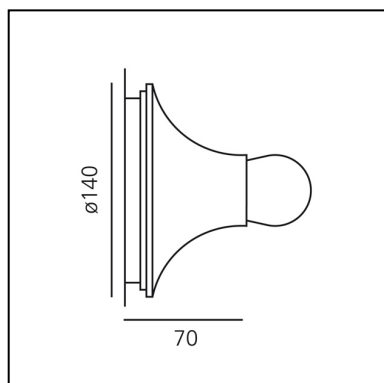

Teti White

Vico Magistretti

IP20    Dimmerable: 

LUMINAIRE

- Watt: **30W**
- Voltage: **220V-240V**

Notes

Packaged individually. It is possible to create multiple configurations.

PRODUCT CODE: A048120

FEATURES

- Article Code: **A048120**
- Colour: **White**
- Installation: **CeilingWall**
- Material: **Polycarbonate**
- Series: **Design Collection**
- Environment: **Indoor**
- Area contract: **Residential**
- Emission: **Direct**
- design by: **Vico Magistretti**

DIMENSIONS

- Width: **cm 7**
- Diameter: **cm 14**

NOT INCLUDED SOURCES

- Category: **HALO**
- Number: **1**
- Watt: **30W**
- Socket: **E27**
- Color temperature (K): **2800K**

ALTERNATIVE SOURCES

- Category: **LED RETROFIT**
- Number: **1**
- Watt: **6W**
- Delivered lumens output: **470lm**
- Socket: **E27**