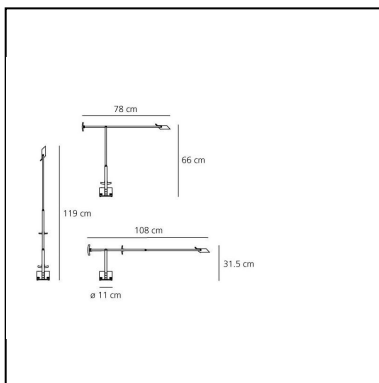

Tizio Led - 2700K

Richard Sapper

IP20     

LUMINAIRE

- Transformer availability: **Integrated**
- Watt: **8W**
- Voltage: **220-240V**
- Delivered lumens output: **439lm**
- CCT: **2700K**
- Efficiency: **61%**
- Efficacy: **54.9lm/W**
- CRI: **90**
- Dimmer Typology: **Microswitch Dimmer**

PRODUCT CODE: A0092W10

FEATURES

- Article Code: **A0092W10**
- Colour: **Black**
- Installation: **Table**
- Material: **aluminium, technopolymer**
- Series: **Design Collection**
- Environment: **Indoor**
- Area contract: **Hospitality, Office, Residential**
- Emission: **Direct Adjustable**
- design by: **Richard Sapper**

DIMENSIONS

- Length: **cm 78**
- Height: **cm 66**
- Base Diameter: **cm 11**
- Max Extension Height: **cm 119**
- Max Extension Length: **cm 108**
- Inclination: **-42+42**

SOURCES INCLUDED

- Category: **Led**
- Number: **1**
- Watt: **6.29W**
- Delivered lumens output: **657lm**
- Color temperature (K): **2700K**
- CRI: **90**
- Color Tolerance: **MacAdam 2SDCM**
- Efficacy: **104lm/W**
- Service Life: **50000-L90**