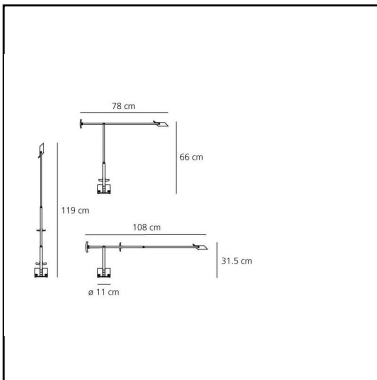

LUMINAIRE

- Transformer availability: **Integrated**
- Watt: **8W**
- Voltage: **220V-240V**
- Delivered lumens output: **468lm**
- CCT: **3000K**
- Efficiency: **61%**
- Efficacy: **58.49lm/W**
- CRI: **90**
- Dimmer Typology: **Microswitch Dimmer**

DESCRIPTION

Range of lamps available in several dimensions, with different finishes. Materials: painted polycarbonate. Tizio LED: head in aluminium. Specification: adjustable counterbalanced arms and head.

PRODUCT CODE: A009210

FEATURES

- Article Code: **A009210**
- Colour: **Black**
- Installation: **Table**
- Material: **aluminium, technopolymer**
- Series: **Design Collection**
- Environment: **Indoor**
- Area contract: **Hospitality, Office, Residential**
- Emission: **Direct Adjustable**
- design by: **Richard Sapper**

DIMENSIONS

- Length: **cm 78**
- Height: **cm 66**
- Base Diameter: **cm 11**
- Max Extension Height: **cm 119**
- Max Extension Length: **cm 108**
- Inclination: **-42+42**

SOURCES INCLUDED

- Category: **Led**
- Number: **1**
- Watt: **6.75W**
- Delivered lumens output: **764lm**
- Color temperature (K): **3000K**
- CRI: **90**
- Color Tolerance: **MacAdam 2SDCM**
- Efficacy: **113lm/W**
- Service Life: **118000-L90**