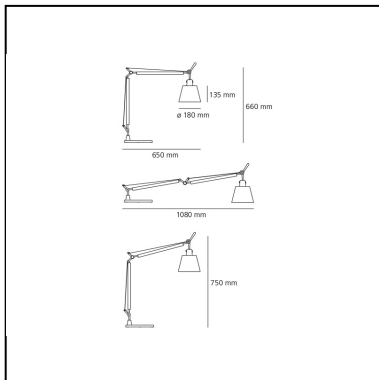

Tolomeo basculante tavolo - Body Lamp with Parchment Diffuser 180

Michele De Lucchi
Giancarlo Fassina

IP20   **EAC**

LUMINAIRE

- Watt: **100W**
- Voltage: **220V-240V**
- Delivered lumens output: **1392lm**
- CCT: **2900K**
- Efficiency: **77%**
- Efficacy: **13.92lm/W**
- CRI: **100**

Notes

Interchangeable support: table base, clamp, desk fixed support and twin support that allows two independent lamp units to be fitted. Possibility to mount LED source on E27 Socket. Complete lamp consists of body lamp + accessories

DIMENSIONS

- Height: **cm 66**
- Diameter: **cm 18**
- Base Diameter: **cm 23**
- Max Extension Height: **cm 75**
- Max Extension Length: **cm 108**
- Impact Resistance: **N/D**
- Glow Wire Test: **N/D°**