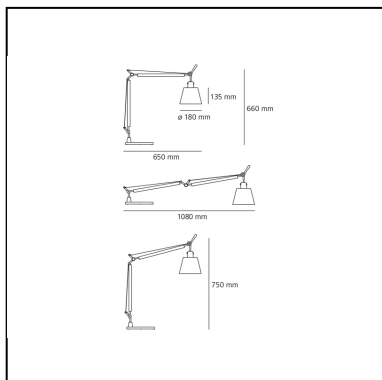

Tolomeo basculante tavolo - Body Lamp with Satin Diffuser 180

Michele De Lucchi
Giancarlo Fassina

IP20   EAC

LUMINAIRE

- Watt: **100W**
- Voltage: **220V-240V**
- Delivered lumens output: **1392lm**
- Efficiency: **77%**
- Efficacy: **13.92lm/W**

Notes

Interchangeable support: table base, clamp, desk fixed support and twin support that allows two independent lamp units to be fitted. Possibility to mount LED source on E27 Socket. Complete lamp consists of body lamp + accessories

DIMENSIONS

- Height: **cm 66**
- Diameter: **cm 18**
- Base Diameter: **cm 23**
- Max Extension Height: **cm 75**
- Max Extension Length: **cm 108**
- Impact Resistance: **N/D**
- Glow Wire Test: **N/D°**