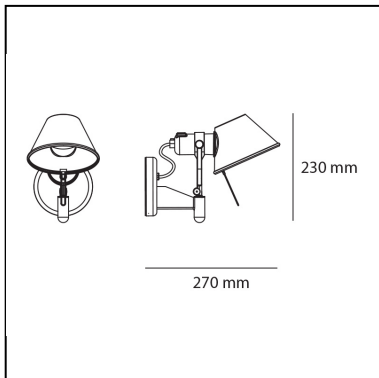

Tolomeo Faretto LED - 2700K - with dimmable switch

Michele De Lucchi
Giancarlo Fassina

IP20   EAC 

LUMINAIRE

- Watt: **10W**
- Voltage: **220V-240V**
- Delivered lumen output: **593lm**
- CCT: **2700K**
- Efficiency: **70%**
- Efficacy: **59.30lm/W**
- CRI: **90**
- Dimmer Typology: **Microswitch Dimmer**

Notes

LED - with switch dimmer.

DESCRIPTION

Wall support in polished aluminium; diffuser in matt anodised aluminium.

FEATURES

- Product Code: **A0447W50**
- Colour: **Aluminium**
- Installation: **Wall**
- Material: **Aluminium**
- Series: **Design Collection**
- design by: **Michele De Lucchi, Giancarlo Fassina**

DIMENSIONS

- Height: **230 mm**
- Depth: **250 mm**
- Glow Wire Test: **750°**

SOURCES INCLUDED

- Category: **Led**
- Number: **1**
- Watt: **10W**
- Color temperature (K): **2700K**
- CRI: **90**