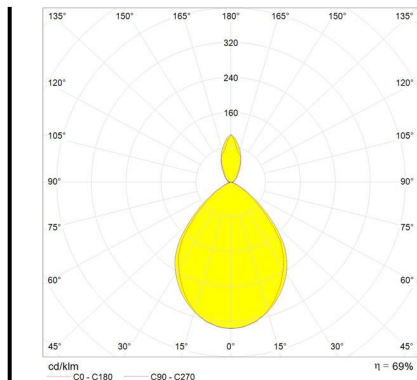

## DESCRIPTION

Wall support in polished aluminium; diffuser in matt anodised aluminium.

PRODUCT CODE: **A0446W50**

- Article Code: **A0446W50**
- Colour: **Aluminium**
- Installation: **Wall**
- Material: **Aluminium**
- Series: **Design Collection**
- design by: **Michele De Lucchi, Giancarlo Fassina**

- Height: **cm 23**
- Depth: **cm 25**
- Glow Wire Test: **750°**

## LUMINAIRE

- Watt: **10W**
- Voltage: **220V-240V**
- Delivered lumens output: **593lm**
- CCT: **2700K**
- Efficiency: **70%**
- Efficacy: **59.3lm/W**
- CRI: **90**

## SOURCES INCLUDED

- Category: **Led**
- Number: **1**
- Watt: **10W**
- Color temperature (K): **2700K**
- CRI: **90**