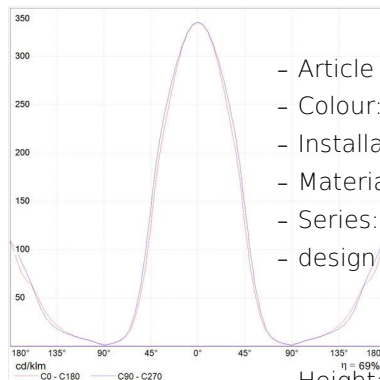

- Article Code: **A0446W50**
- Colour: **Aluminium**
- Installation: **Wall**
- Material: **Aluminium**
- Series: **Design Collection**
- design by: **Michele De Lucchi, Giancarlo Fassina**

- Height: **cm 23**
- Depth: **cm 25**
- Glow Wire Test: **750°**

LUMINAIRE

- Watt: **10W**
- Voltage: **220V-240V**
- Delivered lumens output: **593lm**
- CCT: **2700K**
- Efficiency: **70%**
- Efficacy: **59.3lm/W**
- CRI: **90**

SOURCES INCLUDED

- Category: **Led**
- Number: **1**
- Watt: **10W**
- Color temperature (K): **2700K**
- CRI: **90**