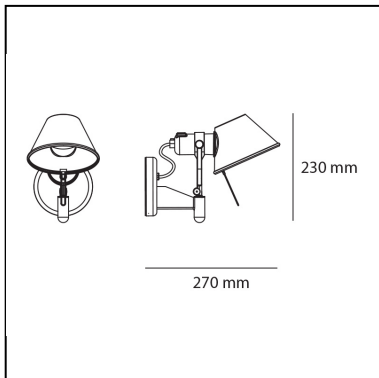

Tolomeo Faretto LED - 2700K - without switch

Michele De Lucchi
Giancarlo Fassina

IP20   EAC 

LUMINAIRE

- Watt: **10W**
- Voltage: **220V-240V**
- Delivered lumen output: **593lm**
- CCT: **2700K**
- Efficiency: **70%**
- Efficacy: **59.3lm/W**
- CRI: **90**

DESCRIPTION

Wall support in polished aluminium; diffuser in matt anodised aluminium.

FEATURES

- Product Code: **A0446W50**
- Colour: **Aluminium**
- Installation: **Wall**
- Material: **Aluminium**
- Series: **Design Collection**
- design by: **Michele De Lucchi, Giancarlo Fassina**

DIMENSIONS

- Height: **230 mm**
- Depth: **250 mm**
- Glow Wire Test: **750°**

SOURCES INCLUDED

- Category: **Led**
- Number: **1**
- Watt: **10W**
- Color temperature (K): **2700K**
- CRI: **90**