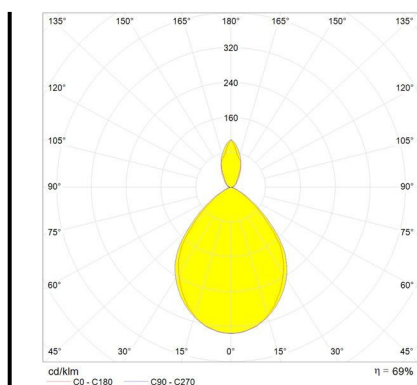

Tolomeo Faretto LED - 3000K - with dimmable switch

Michele De Lucchi
Giancarlo Fassina

DESCRIPTION

Wall support in polished aluminium; diffuser in matt anodised aluminium.

PRODUCT CODE: **A044750**

- Article Code: **A044750**
- Colour: **Aluminium**
- Installation: **Wall**
- Material: **Aluminium**
- Series: **Design Collection**
- design by: **Michele De Lucchi, Giancarlo Fassina**

- Height: **cm 23**
- Depth: **cm 25**
- Glow Wire Test: **750°**

LUMINAIRE

- Watt: **10W**
- Voltage: **220V-240V**
- Delivered lumens output: **632lm**
- CCT: **3000K**
- Efficiency: **70%**
- Efficacy: **63.18lm/W**
- CRI: **90**
- Dimmer Typology: **Microswitch Dimmer**

Notes

LED - with switch dimmer.

SOURCES INCLUDED

- Category: **Led**
- Number: **1**
- Watt: **10W**
- Color temperature (K): **3000K**
- CRI: **90**