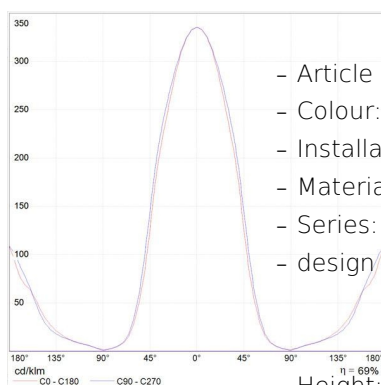

- Article Code: **A044750**
- Colour: **Aluminium**
- Installation: **Wall**
- Material: **Aluminium**
- Series: **Design Collection**
- design by: **Michele De Lucchi, Giancarlo Fassina**

- Height: **cm 23**
- Depth: **cm 25**
- Glow Wire Test: **750°**

LUMINAIRE

- Watt: **10W**
- Voltage: **220V-240V**
- Delivered lumens output: **632lm**
- CCT: **3000K**
- Efficiency: **70%**
- Efficacy: **63.18lm/W**
- CRI: **90**
- Dimmer Typology: **Microswitch Dimmer**

Notes

LED - with switch dimmer.

SOURCES INCLUDED

- Category: **Led**
- Number: **1**
- Watt: **10W**
- Color temperature (K): **3000K**
- CRI: **90**