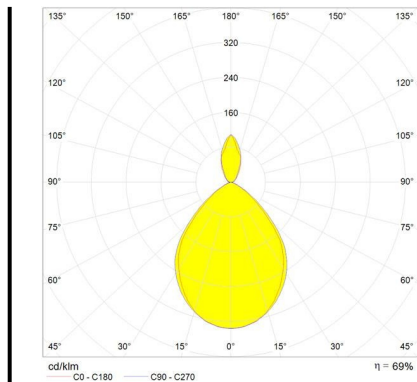

Tolomeo Faretto LED - 3000K - without switch

Michele De Lucchi
Giancarlo Fassina

DESCRIPTION

Wall support in polished aluminium; diffuser in matt anodised aluminium.

PRODUCT CODE: **A044650**

- Article Code: **A044650**
- Colour: **Aluminium**
- Installation: **Wall**
- Material: **Aluminium**
- Series: **Design Collection**
- design by: **Michele De Lucchi, Giancarlo Fassina**

- Height: **cm 23**
- Depth: **cm 25**
- Glow Wire Test: **750°**

LUMINAIRE

- Watt: **10W**
- Voltage: **220V-240V**
- Delivered lumens output: **632lm**
- CCT: **3000K**
- Efficiency: **70%**
- Efficacy: **63.18lm/W**
- CRI: **90**

SOURCES INCLUDED

- Category: **Led**
- Number: **1**
- Watt: **10W**
- Color temperature (K): **3000K**
- CRI: **90**