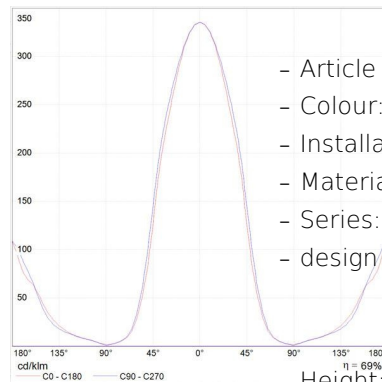

- Article Code: **A044650**
- Colour: **Aluminium**
- Installation: **Wall**
- Material: **Aluminium**
- Series: **Design Collection**
- design by: **Michele De Lucchi, Giancarlo Fassina**

- Height: **cm 23**
- Depth: **cm 25**
- Glow Wire Test: **750°**

LUMINAIRE

- Watt: **10W**
- Voltage: **220V-240V**
- Delivered lumens output: **632lm**
- CCT: **3000K**
- Efficiency: **70%**
- Efficacy: **63.18lm/W**
- CRI: **90**

SOURCES INCLUDED

- Category: **Led**
- Number: **1**
- Watt: **10W**
- Color temperature (K): **3000K**
- CRI: **90**