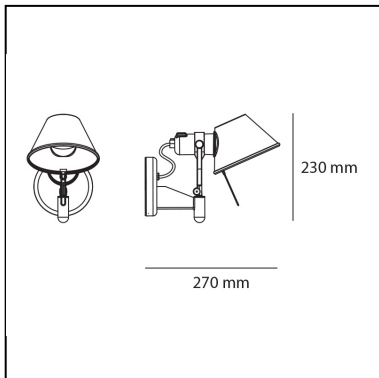

Tolomeo Faretto LED - 3000K - without switch

Michele De Lucchi
Giancarlo Fassina

IP20   EAC 

LUMINAIRE

- Watt: **6W**
- Voltage: **220V-240V**
- Delivered lumen output: **671lm**
- CCT: **3000K**
- Efficiency: **100%**
- Efficacy: **111.77lm/W**
- CRI: **90**

DESCRIPTION

Wall support in polished aluminium; diffuser in matt anodised aluminium.

FEATURES

- Product Code: **A044650**
- Colour: **Aluminium**
- Installation: **Wall**
- Material: **Aluminium**
- Series: **Design Collection**
- design by: **Michele De Lucchi, Giancarlo Fassina**

DIMENSIONS

- Height: **230 mm**
- Depth: **250 mm**
- Glow Wire Test: **750°**

SOURCES INCLUDED

- Category: **Led**
- Number: **1**
- Watt: **10W**
- Color temperature (K): **3000K**
- CRI: **90**