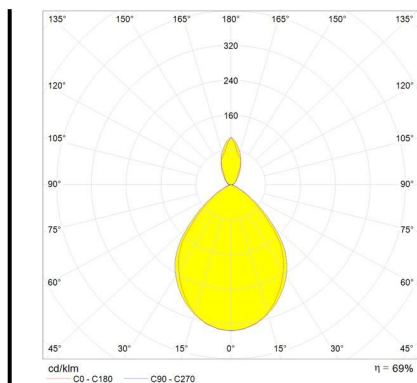

- Article Code: **A025450**
- Colour: **Aluminium**
- Installation: **Wall**
- Material: **Aluminium**
- Series: **Design Collection**
- design by: **Michele De Lucchi, Giancarlo Fassina**

- Height: **cm 23**
- Depth: **cm 25**

LUMINAIRE

- Watt: **100W**
- Voltage: **220V-240V**
- Delivered lumens output: **804lm**
- Efficiency: **58%**
- Efficacy: **8.04lm/W**
- CRI: **100**

Notes

Possibility to mount LED source on E27 Socket

NOT INCLUDED SOURCES

- Category: **HALO**
- Number: **1**
- Lbs: **A60**
- Watt: **77W**
- Socket: **E27**
- Color Rendering: **1a**
- Color temperature (K): **2900K**
- Duration (h): **1000h**

ALTERNATIVE SOURCES

- Category: **LED RETROFIT**
- Number: **1**
- Watt: **8W**
- Delivered lumens output: **1000lm**
- Socket: **E27**