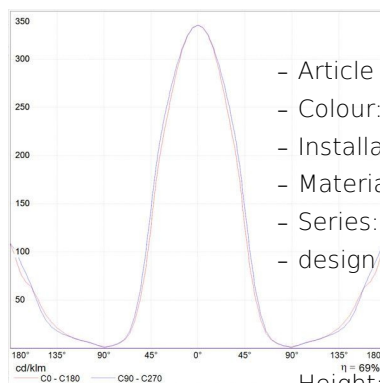

- Article Code: **A025450**
- Colour: **Aluminium**
- Installation: **Wall**
- Material: **Aluminium**
- Series: **Design Collection**
- design by: **Michele De Lucchi, Giancarlo Fassina**

- Height: **cm 23**
- Depth: **cm 25**

LUMINAIRE

- Watt: **100W**
- Voltage: **220V-240V**
- Delivered lumens output: **804lm**
- Efficiency: **58%**
- Efficacy: **8.04lm/W**
- CRI: **100**

Notes

Possibility to mount LED source on E27 Socket

NOT INCLUDED SOURCES

- Category: **HALO**
- Number: **1**
- Lbs: **A60**
- Watt: **77W**
- Socket: **E27**
- Color Rendering: **1a**
- Color temperature (K): **2900K**
- Duration (h): **1000h**

ALTERNATIVE SOURCES

- Category: **LED RETROFIT**
- Number: **1**
- Watt: **8W**
- Delivered lumens output: **1000lm**
- Socket: **E27**