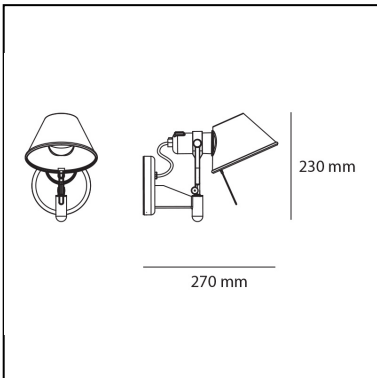

## DESCRIPTION

Wall support in polished aluminium; diffuser in matt anodised aluminium. Without switch.

## DIMENSIONS

- Height: **230 mm**
- Depth: **250 mm**