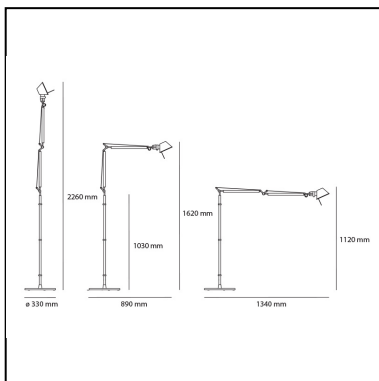

Tolomeo Floor - Aluminum - Body Lamp

Michele De Lucchi
Giancarlo Fassina

DESCRIPTION

The code is referred to the body lamp only

PRODUCT CODE: A001000

FEATURES

- Article Code: **A001000**
- Colour: **Aluminium**
- Installation: **Floor**
- Material: **Aluminium, steel**
- Series: **Design Collection**
- design by: **Michele De Lucchi, Giancarlo Fassina**

DIMENSIONS

- Height: **cm 162**
- Base Diameter: **cm 33**
- Max Extension Height: **cm 226**
- Impact Resistance: **N/D**
- Glow Wire Test: **N/D°**

NOT INCLUDED SOURCES

- Category: **HALO**
- Number: **1**
- Lbs: **A60**
- Watt: **77W**
- Socket: **E27**
- Color Rendering: **1a**
- Color temperature (K): **2900K**
- Duration (h): **1000h**

ALTERNATIVE SOURCES

LUMINAIRE

- Watt: **100W**
- Voltage: **220V-240V**
- Delivered lumens output: **804lm**
- Efficiency: **58%**
- Efficacy: **8.04lm/W**
- CRI: **100**

Notes

Possibility to mount LED source on E27 Socket. Complete lamp consists of body lamp + accessories

- Category: **LED RETROFIT**
- Number: **1**
- Watt: **8W**
- Delivered lumens output: **1000lm**
- Socket: **E27**

Accessories

Aluminium sliding support A014000

Floor support aluminium-mandatory to compose the lamp A012820