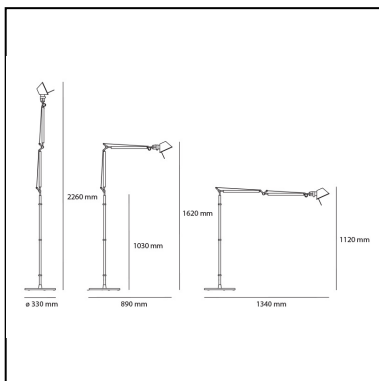

Tolomeo Floor - Black - Body Lamp

Michele De Lucchi
Giancarlo Fassina

DESCRIPTION

The code is referred to the body lamp only

PRODUCT CODE: A004430

FEATURES

- Article Code: **A004430**
- Colour: **Black**
- Installation: **Floor**
- Material: **Aluminium, steel**
- Series: **Design Collection**
- design by: **Michele De Lucchi, Giancarlo Fassina**

DIMENSIONS

- Height: **cm 162**
- Base Diameter: **cm 33**
- Max Extension Height: **cm 226**
- Impact Resistance: **N/D**
- Glow Wire Test: **N/D°**

NOT INCLUDED SOURCES

- Category: **HALO**
- Number: **1**
- Lbs: **A60**
- Watt: **77W**
- Socket: **E27**
- Color Rendering: **1a**
- Color temperature (K): **2900K**
- Duration (h): **1000h**

ALTERNATIVE SOURCES

LUMINAIRE

- Watt: **100W**
- Voltage: **220V-240V**
- Delivered lumens output: **804lm**
- Efficiency: **58%**
- Efficacy: **8.04lm/W**
- CRI: **100**

Notes

Possibility to mount LED source on E27 Socket. Complete lamp consists of body lamp + accessories

- Category: **LED RETROFIT**
- Number: **1**
- Watt: **8W**
- Delivered lumens output: **1000lm**
- Socket: **E27**

Accessories

Aluminium sliding support A014000

Floor support aluminium-mandatory to compose the lamp A012820