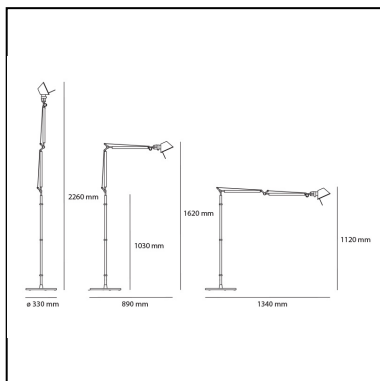

SOURCES INCLUDED

- Category: **Led**
- Number: **1**
- Watt: **10W**
- Color temperature (K): **2700K**
- CRI: **90**

LUMINAIRE

- Watt: **10W**
- Voltage: **220V-240V**
- Delivered lumens output: **593lm**
- CCT: **2700K**
- Efficiency: **70%**
- Efficacy: **59.30lm/W**
- CRI: **90**
- Dimmer Typology: **Microswitch Dimmer**

Notes

Complete lamp consists of body lamp + accessories